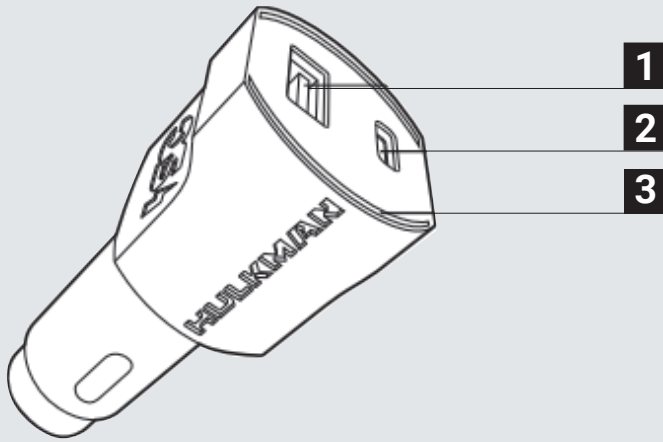

USER GUIDE

HULKMAN

CC 65 Car Charger

PRODUCT OVERVIEW

1. USB-A Output Port (QC3.0 18W)
2. USB-C Output Port (PD 65W)
3. LED Indicator Light

HOW TO USE

1. Plug the car charger into a power outlet socket.

2. Charge your devices with a USB-A/ USB-C cable.

SPECIFICATIONS

Input	DC 12V-24V
USB-C Output	PD 65W (5V=3A/ 9V=3A/ 12V=3A/ 20V=3.25A) / SC1.0 65W (16.4V=4A)
USB-A Output	QC 3.0 18W (5V=3A/ 9V=2A/ 12V=1.5A)
Operating Temperature	-4°F to +104°F
Storage Temperature	-40 to +104°F
Dimensions (L×W×H)	3.1×1.4×1.2 inches
Weight	1.8oz